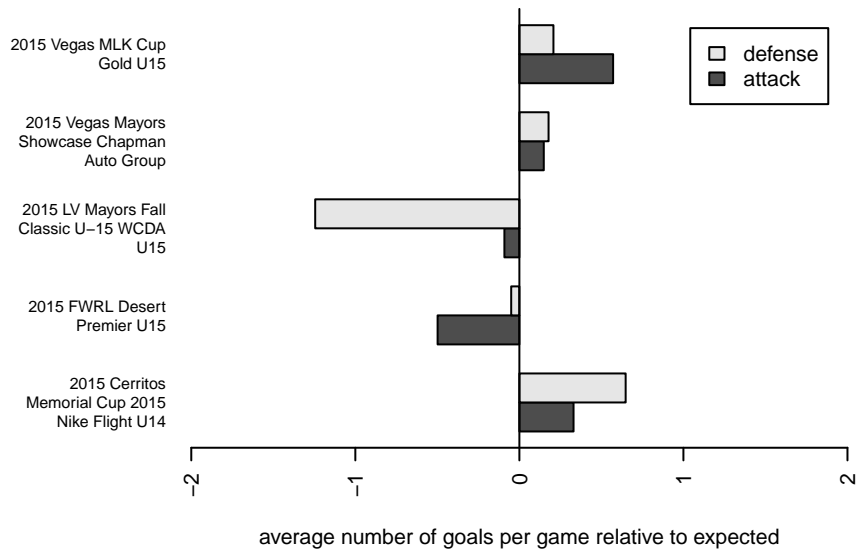

Downtown LVSC 01 Academy B00
 Dots are actual minus expected GF (blue circles) and GA (red triangles).
 Blue line is smoothed change in attack strength. Red is smoothed change in defense strength.

**attack and defense variance (black dot)
relative to other teams
and top 10 in region**

**attack and defense rating
relative to others at age
and all opponents in last 13 months**

**attack and defense rating
relative to others at age
and all opponents in last 13 months**

Performance relative to 13 month average

Performance relative to 13 month average

Distribution of opponents
 Red = Lose zone, Blue = Win zone, Green = Even
 Black line separates win/lose zones

lot. A=Neither has attack advantage, B=Opponent has both attack and defense advantage, C=Opponent has both attack and defense disadvantage, D=Both have