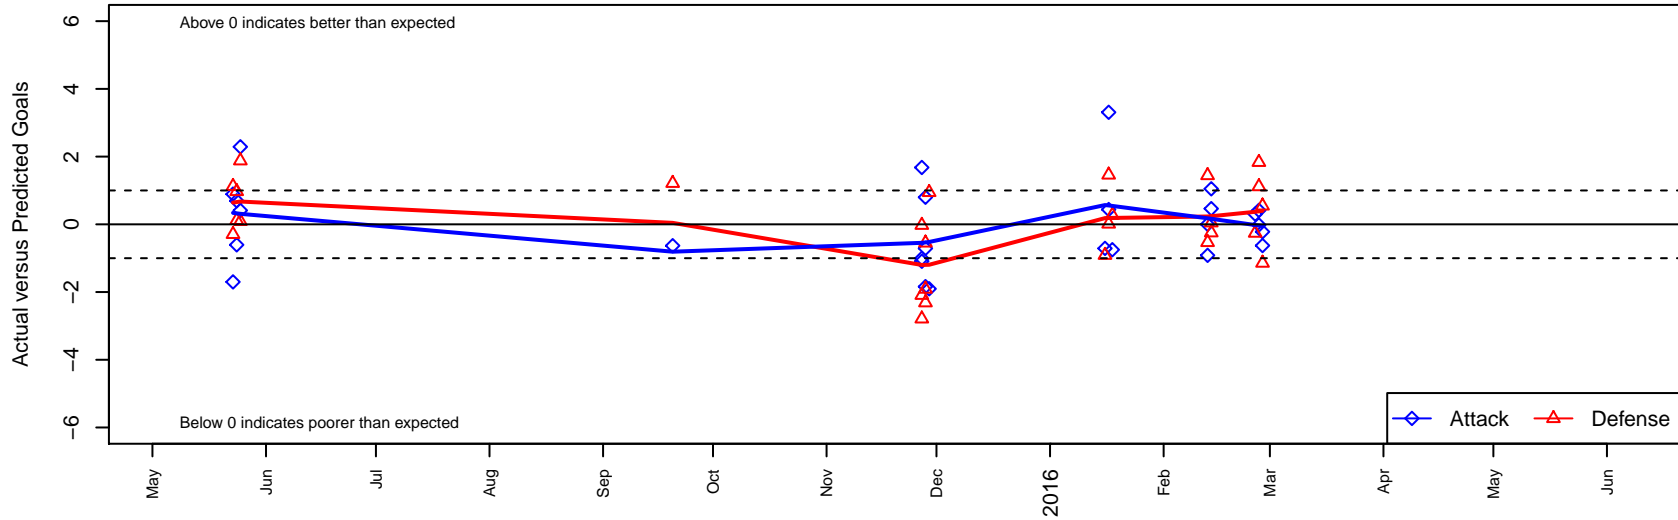

Downtown LVSC 01 Academy B00

Las Vegas, NV
 B00 total strength=1571
 attack=16.42 defense=12.77

alt names used:
 DOWNTOWN LVSC ACADEMY (NV)
 DOWNTOWN LVSC 01 ACADEMY
 DOWNTOWN LVSC 01 ACADEMY (NV)
 DOWNTOWN LVSC 01 ACADEMY (NV)
 DOWNTOWN LVSC01 ACADEMY
 DOWNTOWN LVSC 01 ACADEMY (NV)

Downtown LVSC 01 Academy B00
 Dots are actual minus expected GF (blue circles) and GA (red triangles).
 Blue line is smoothed change in attack strength. Red is smoothed change in defense strength.

**attack and defense variance (black dot)
relative to other teams
and top 10 in region**

**attack and defense rating
relative to others at age
and all opponents in last 13 months**

**attack and defense rating
relative to others at age
and all opponents in last 13 months**

Performance relative to 13 month average

Performance relative to 13 month average

Distribution of opponents
 Red = Lose zone, Blue = Win zone, Green = Even
 Black line separates win/lose zones

lot. A=Neither has attack advantage, B=Opponent has both attack and defense advantage, C=Opponent has both attack and defense disadvantage, D=Both have